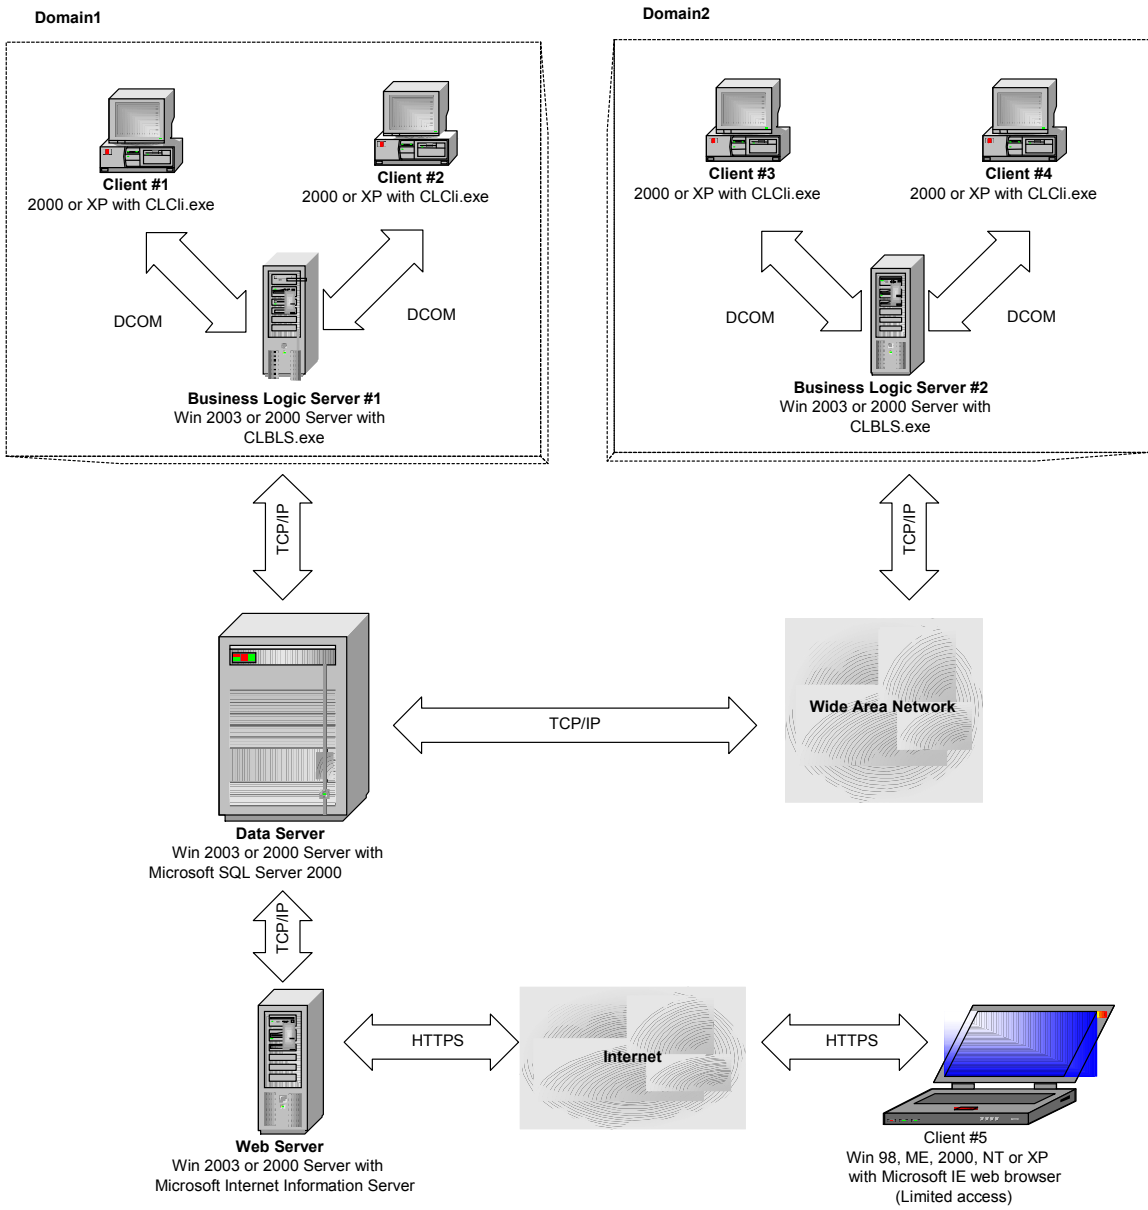

NovaCL Network Configuration

Recommended Minimum System Configuration

Database Server Hardware:

- Intel Pentium 4 3 GHz 2-4 processors server
- 1 GB or more Memory
- 10 GB Disk Space or more
- CD-ROM drive
- 4 mm DAT or DLT tape drive
- 3.5" diskette drive

Database Server Software:

- Windows 2000 Server with SP4 or Windows Server 2003 with SP1
- Microsoft SQL 2000 with SP4

Business Logic Server Hardware:

- Intel Pentium 4 3 GHz 2-4 processors server
- 1 GB or more Memory
- 1 GB Disk Space or more
- CD-ROM drive
- 3.5" diskette drive